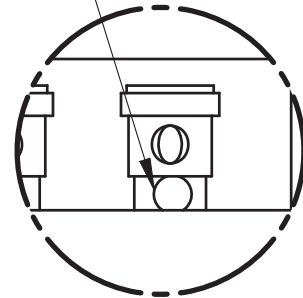

IR receiver knockout

top view

maximum wire gauge
No.12 AWG or 4mm

front view

side view