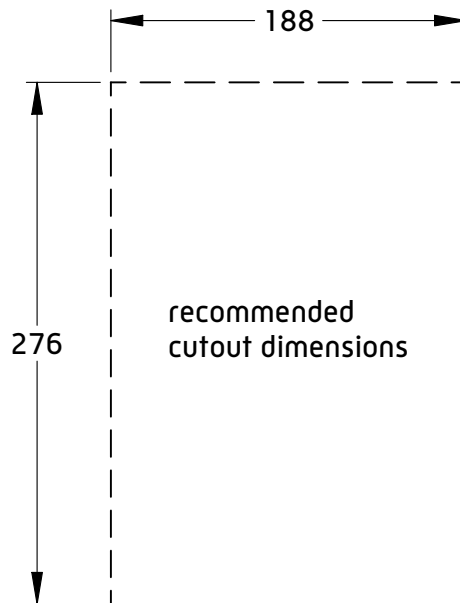

IR receiver knockout

top view

maximum wire gauge
No.12 AWG or 4mm

front view

side view