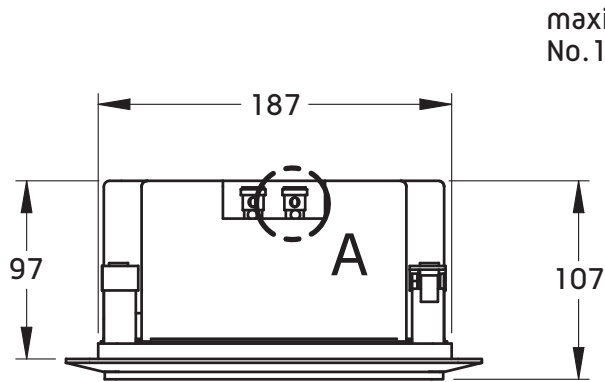

IR receiver knockout

top view

maximum wire gauge
No.12 AWG or 4mm

front view

side view