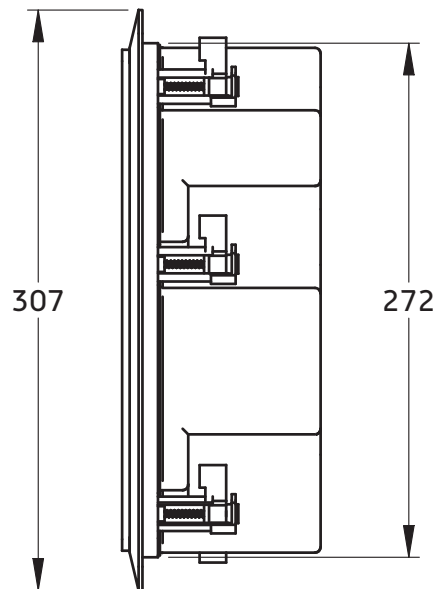

IR receiver knockout

top view

maximum wire gauge
No.12 AWG or 4mm

front view

side view